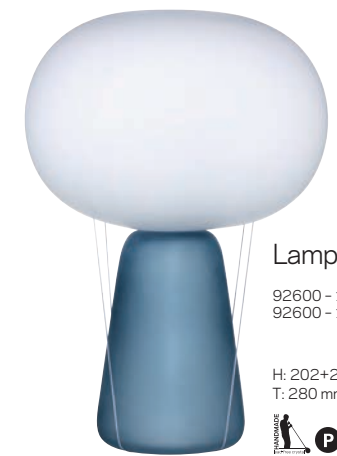

Lamp

92600 - 1076963
92600 - 1082436

H: 202+200 mm 8' 7 3/4"
T: 280 mm 11"

Lamp

92600 - 1076964
92600 - 1082437

H: 202+200 mm 8' 7 3/4"
T: 280 mm 11"

Lamp

92600 - 1076965
92600 - 1082438

H: 202+200 mm 8' 7 3/4"
T: 280 mm 11"

MIRA

For a slightly softer look, the Mira lamp opens out like a ballgown, sending a wider beam of light. Incorporating the same concrete socket of its brother lamp, the Mira maintains an air of simplicity while still offering fantastic personality and style.