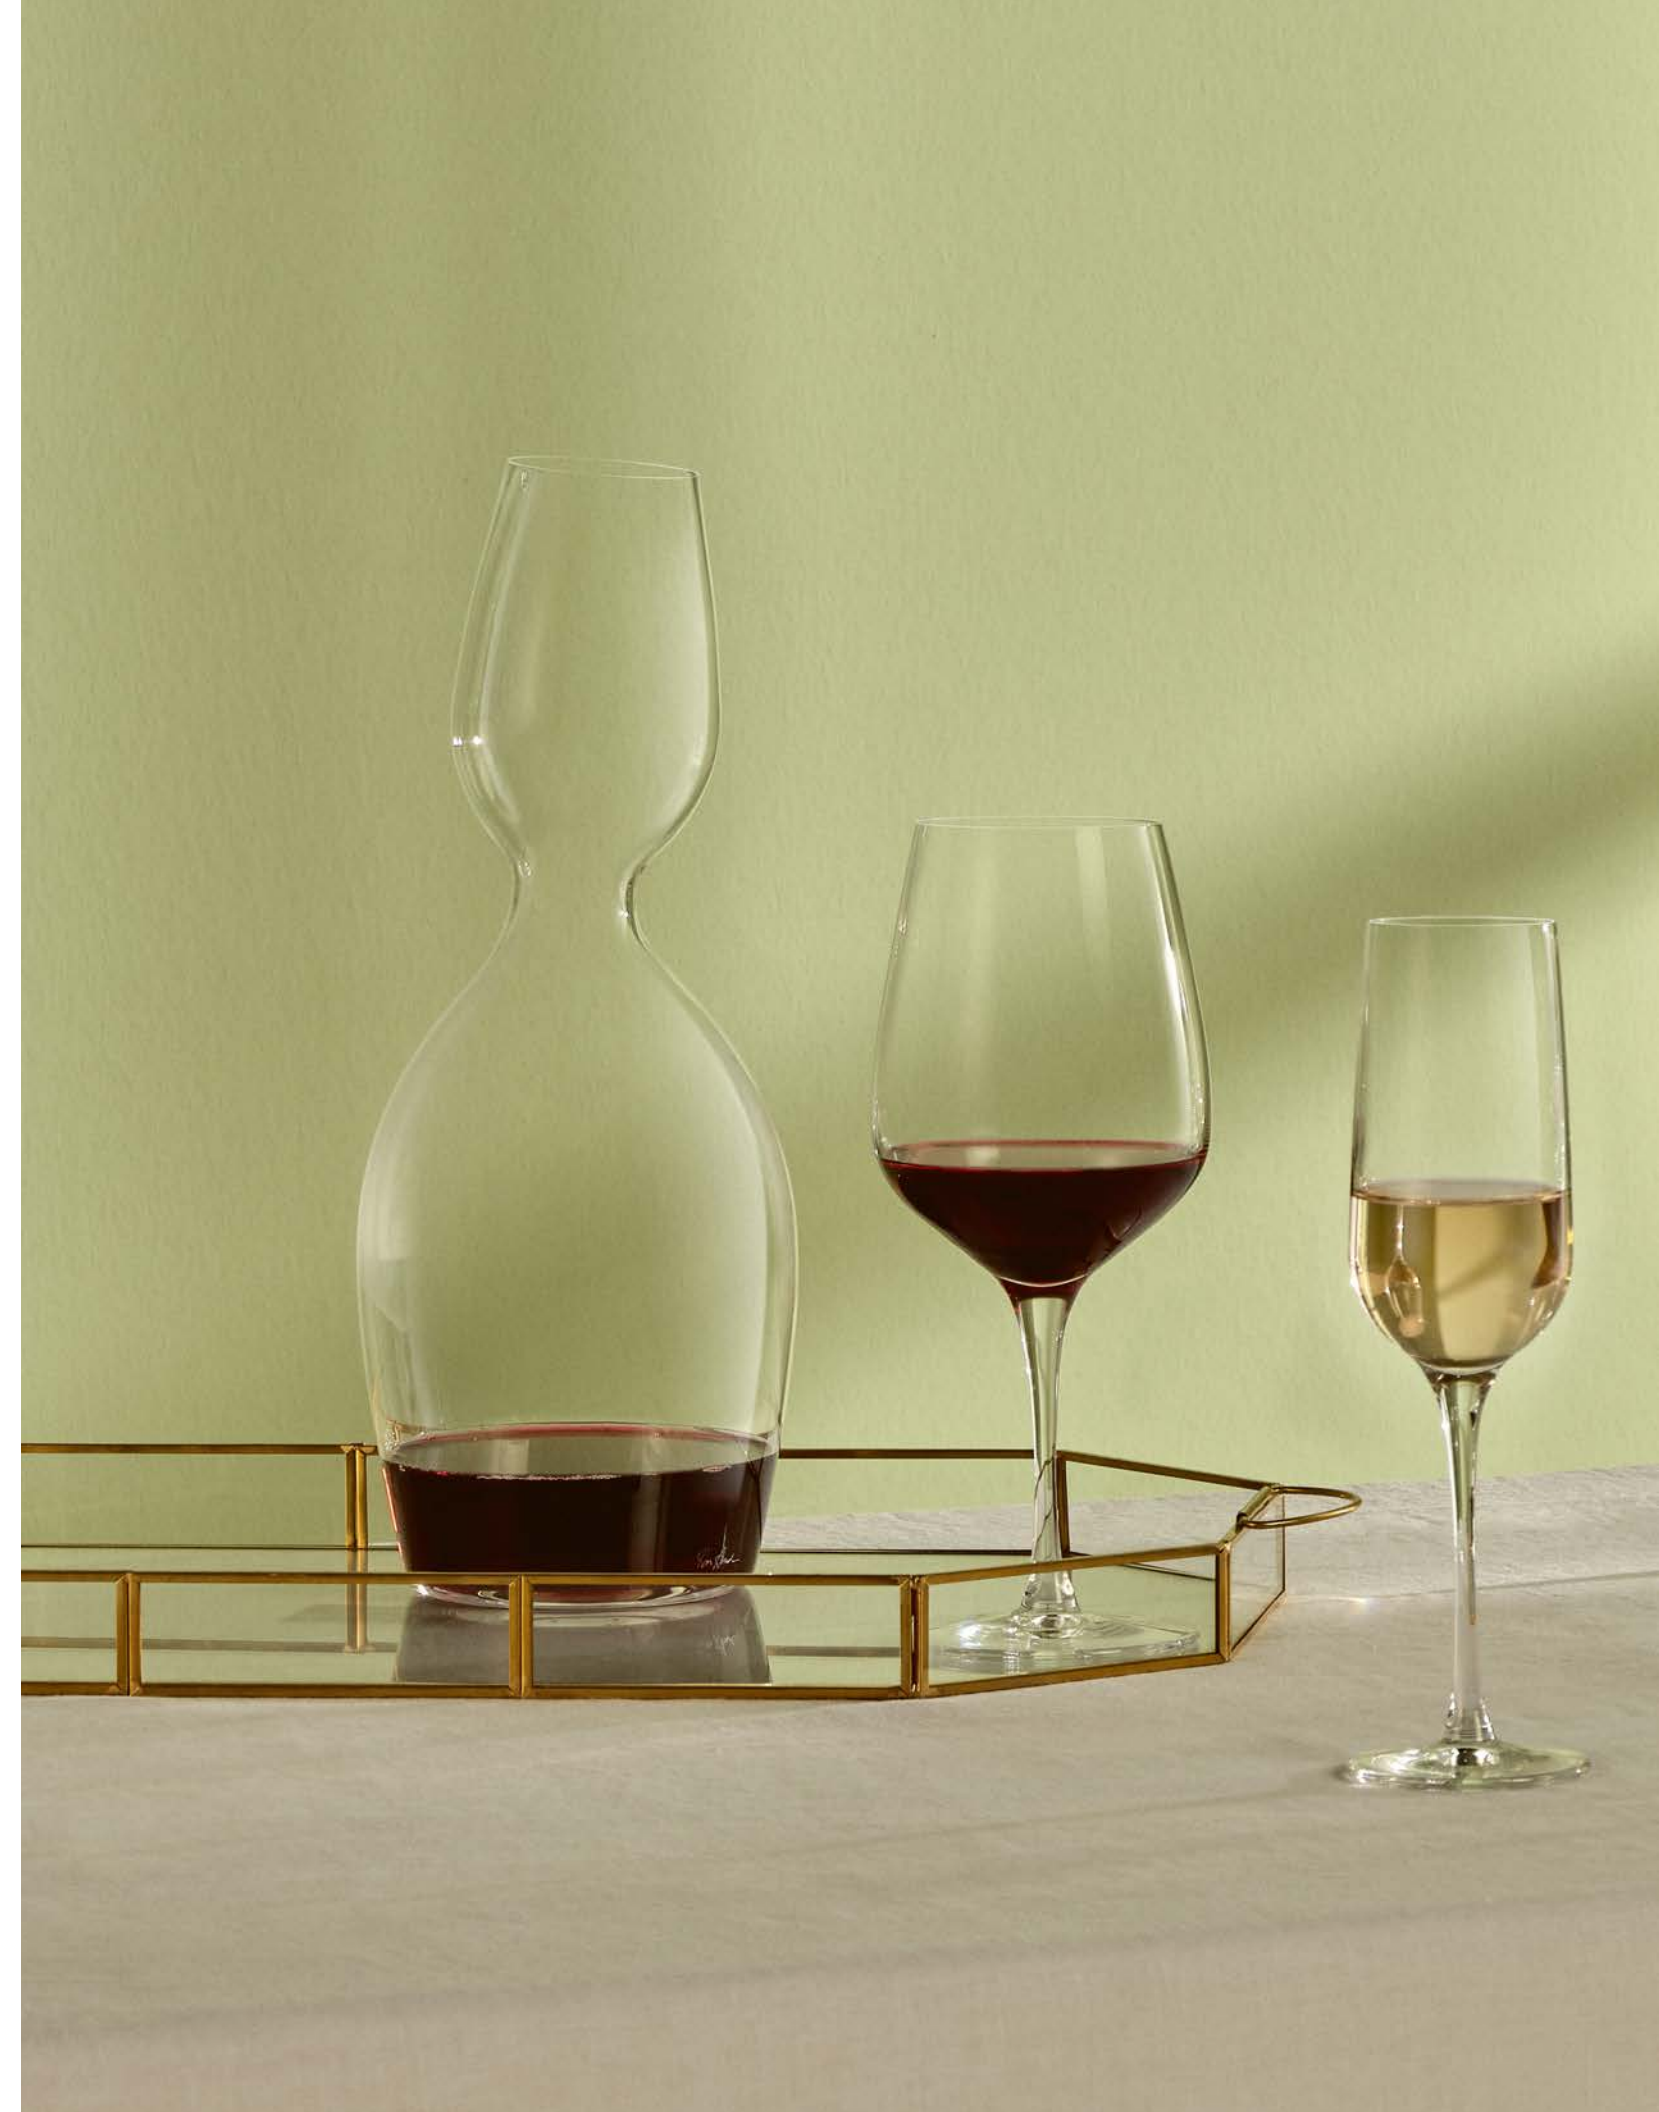

H: 232 mm 9 1/4"
T: 85 mm 3 1/4"
V: 450 cc 15 1/4 oz

Water
Glasses

31878 - 1049619

H: 156 mm 6 1/4"
T: 75 mm 3"
V: 450 cc 15 1/4 oz

NUDE DRINKS

As well as catering to wine and spirit drinkers, NUDE has also created a range of complimentary glasses for other drinks. These work as stand-alone items or as part of a set. NUDE feels it is important to deliver an integrated experience, where each element of glassware compliments the other. The glasses made for our soft drink range have of course been finished to the exact same high degree of specification.